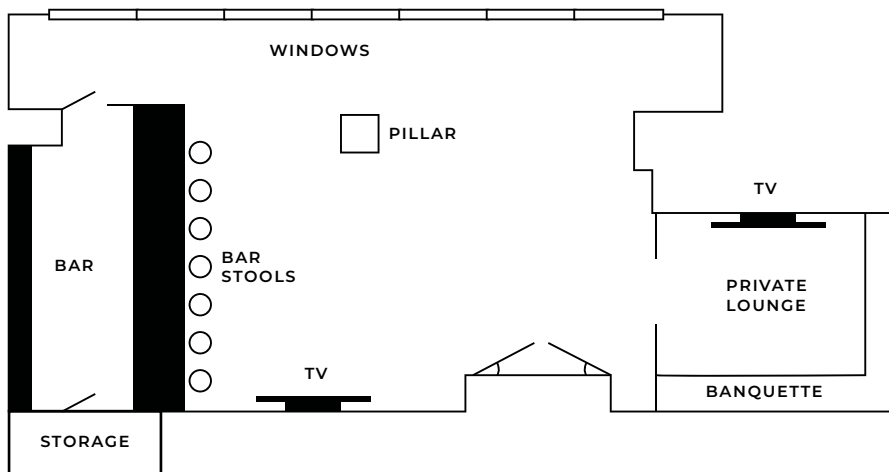

The Sutton Place Hotel
TORONTO

7th Floor Executive Lounge

The 7th floor Executive Lounge features a full wet bar, soft seating barrel chairs and a private lounge space with banquette seating. Private cocktail parties, celebrations, or bridal suites for getting ready are just some of the ways this room can be transformed.

Square Footage	Dimensions (ft)	Height (ft)	Corporate	Social	Fee
					
924	42x22	13	10	45	\$1,000

FLOOR PLAN

MENUS

All solutions for this room are bespoke and customized to fit your need.

For more information or to book, contact our Event Manager:
(416) 915-3770 or events_toronto@suttonplace.com